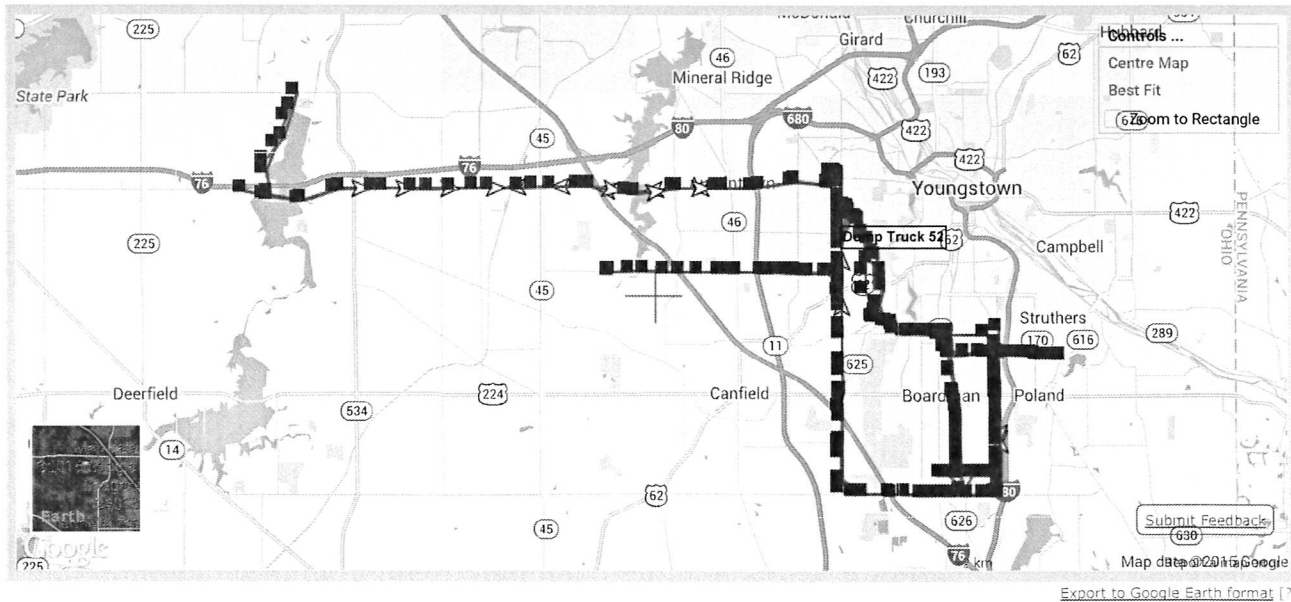

Note: some data may be estimated due to GPS offset.

Route Log Report

Prepared: 02/06/2015

Route Log Report

Time Period: 02/03/2015 11:45PM to 02/05/2015 11:45PM  
 Item Name: Dump Truck 52  
 Beacon Name: Dump Truck 52  
 Number of Locates: 500