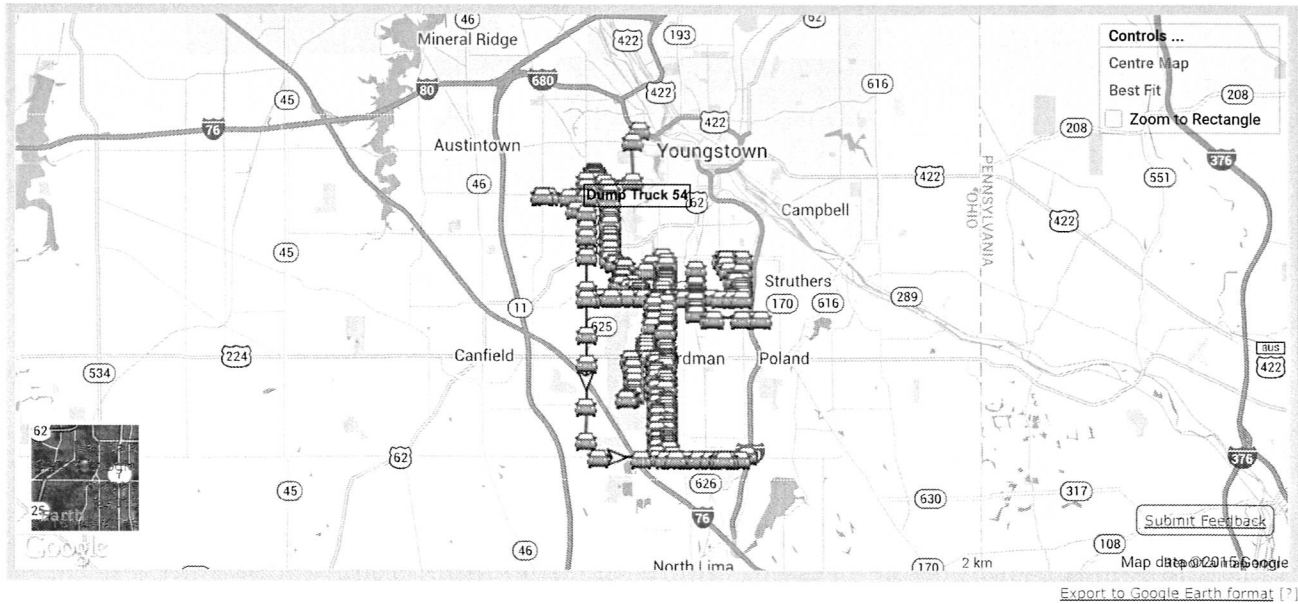

Note: some data may be estimated due to GPS offset.

Route Log Report

Prepared: 02/06/2015

Route Log Report

Time Period: 02/04/2015 12:00AM to 02/05/2015 11:45PM  
 Item Name: Dump Truck 54  
 Beacon Name: Dump Truck 54  
 Number of Locates: 500