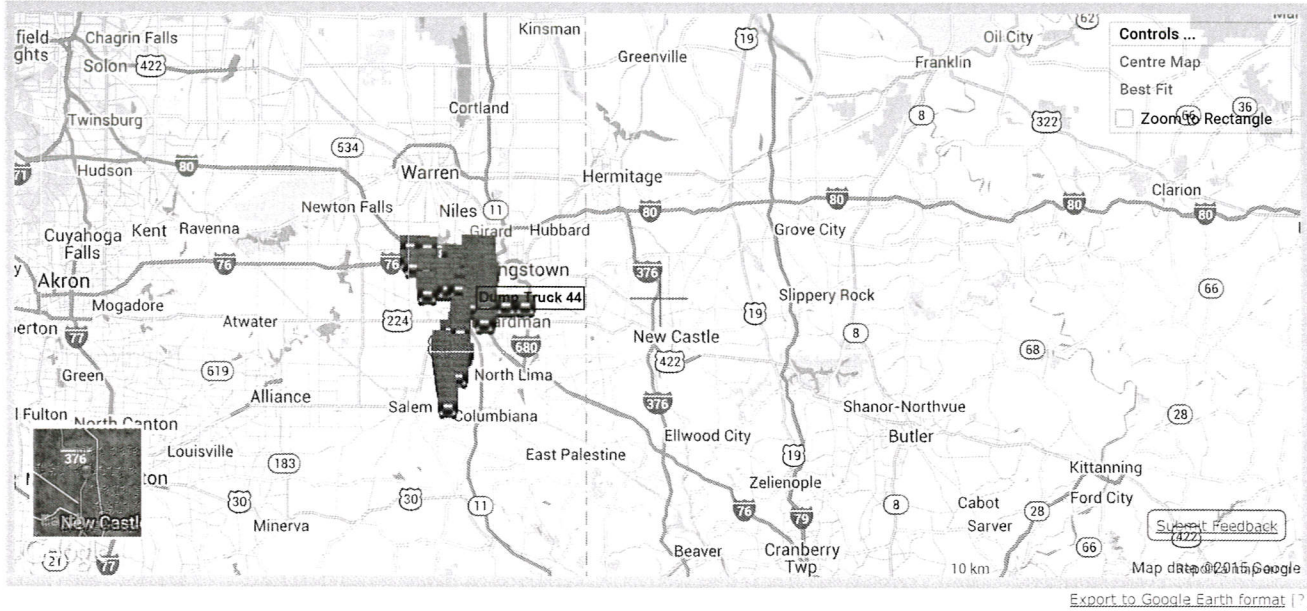

Route Log Report

Time Period: 02/04/2015 12:00AM to 02/05/2015 11:45PM  
 Item Name: Dump Truck 44  
 Beacon Name: Dump Truck 44  
 Number of Locates: 500

Date/Time (Eastern)	Nearest Address	Event	Dir	Speed (mph)	Type/Age
[500] 02/05/2015 07:15:30PM	701-799 Industrial Road, Youngstown, Mahoning County, OH, US, 44509	Ignition - Off		1	C
[499] 02/05/2015 07:14:41PM	701-799 Industrial Road, Youngstown, Mahoning County, OH, US, 44509	Locate	-	1	C
[498] 02/05/2015 07:12:40PM	761 Industrial Road, Youngstown, Mahoning County, OH, US, 44509	Locate	-	0	C
[497] 02/05/2015 07:10:40PM	761 Industrial Road, Youngstown, Mahoning County, OH, US, 44509	Locate	-	0	C
[496] 02/05/2015 07:08:40PM	761 Industrial Road, Youngstown, Mahoning County, OH, US, 44509	Locate	-	0	C
[495] 02/05/2015 07:06:41PM	761 Industrial Road, Youngstown, Mahoning County, OH, US, 44509	Locate	-	0	C
[494] 02/05/2015 07:04:41PM	761 Industrial Road, Youngstown, Mahoning County, OH, US, 44509	Locate	-	0	C
[493] 02/05/2015 07:02:40PM	761 Industrial Road, Youngstown, Mahoning County, OH, US, 44509	Locate	-	0	C
[492] 02/05/2015 07:00:40PM	701-799 Industrial Road, Youngstown, Mahoning County, OH, US, 44509	Locate	NE	4	C
[491] 02/05/2015 06:58:40PM	761 Industrial Road, Youngstown, Mahoning County, OH, US, 44509	Locate	-	0	C
[490] 02/05/2015 06:56:41PM	701-799 Industrial Road, Youngstown, Mahoning County, OH, US, 44509	Locate	-	0	C
[489] 02/05/2015 06:56:31PM	701-799 Industrial Road, Youngstown, Mahoning County, OH, US, 44509	Stop	-	0	C
[488] 02/05/2015 06:54:58PM	701-799 Industrial Road, Youngstown, Mahoning County, OH, US, 44509	Start	S	6	C
[487] 02/05/2015 06:54:41PM	701-799 Industrial Road, Youngstown, Mahoning County, OH, US, 44509	Locate	S	4	C
[486] 02/05/2015 06:52:40PM	761 Industrial Road, Youngstown, Mahoning County, OH, US, 44509	Locate	-	0	C
[485] 02/05/2015 06:50:40PM	761 Industrial Road, Youngstown, Mahoning County, OH, US, 44509	Locate	-	0	C
[484] 02/05/2015 06:48:40PM	761 Industrial Road, Youngstown, Mahoning County, OH, US, 44509	Locate	-	0	C
[483] 02/05/2015 06:46:41PM	761 Industrial Road, Youngstown, Mahoning County, OH, US, 44509	Locate	-	0	C
[482] 02/05/2015 06:44:41PM	761 Industrial Road, Youngstown, Mahoning County, OH, US, 44509	Locate	-	0	C
[481] 02/05/2015 06:42:40PM	761 Industrial Road, Youngstown, Mahoning County, OH, US, 44509	Locate	-	0	C
[480] 02/05/2015 06:40:40PM	761 Industrial Road, Youngstown, Mahoning County, OH, US, 44509	Locate	-	0	C
[479] 02/05/2015 06:38:40PM	701-799 Industrial Road, Youngstown, Mahoning County, OH, US, 44509	Locate	-	0	C
[478] 02/05/2015 06:36:41PM	761 Industrial Road, Youngstown, Mahoning County, OH, US, 44509	Locate	-	0	C
[477] 02/05/2015 06:34:41PM	761 Industrial Road, Youngstown, Mahoning County, OH, US, 44509	Locate	-	0	C
[476] 02/05/2015 06:32:40PM	761 Industrial Road, Youngstown, Mahoning County, OH, US, 44509	Locate	-	0	C
[475] 02/05/2015 06:30:40PM	761 Industrial Road, Youngstown, Mahoning County, OH, US, 44509	Locate	N	3	C
[474] 02/05/2015 06:28:40PM	701-799 Industrial Road, Youngstown, Mahoning County, OH, US, 44509	Locate	-	0	C
[473] 02/05/2015 06:26:41PM	701-799 Industrial Road, Youngstown, Mahoning County, OH, US, 44509	Locate	-	0	C
[472] 02/05/2015 06:24:52PM	701-799 Industrial Road, Youngstown, Mahoning County, OH, US, 44509	Stop	-	0	C
[471] 02/05/2015 06:24:41PM	701-799 Industrial Road, Youngstown, Mahoning County, OH, US, 44509	Locate	-	0	C
[470] 02/05/2015 06:22:40PM	<b>(Mahoning County Engineers)</b> 898 Bears Den Road, Youngstown, Mahoning County, OH, US, 44511	Locate	E	19	C
[469] 02/05/2015 06:20:40PM	3897 Burkey Road, Youngstown, Mahoning County, OH, US, 44515	Locate	E	27	C
[468] 02/05/2015 06:18:40PM	1431-1499 South Raccoon Road, Austintown, Mahoning County, OH, US, 44515	Locate	-	19	C
[467] 02/05/2015 06:16:41PM	2008-2016 South Raccoon Road, Austintown, Mahoning County, OH, US, 44515	Locate	-	19	C
[466] 02/05/2015 06:14:41PM	3180-3220 South Raccoon Road, Canfield, Mahoning County, OH, US, 44406	Locate	-	21	C
[465] 02/05/2015 06:14:39PM	3180-3220 South Raccoon Road, Canfield, Mahoning County, OH, US, 44406	Start	N	19	C
[464] 02/05/2015 06:12:40PM	3345 South Raccoon Road, Canfield, Mahoning County, OH, US, 44406	Locate	-	0	C
[462] 02/05/2015 06:10:40PM	3345 South Raccoon Road, Canfield, Mahoning County, OH, US, 44406	Locate	E	6	C
[461] 02/05/2015 06:08:40PM	4283-4399 Co Road 109, Canfield, Mahoning County, OH, US, 44406	Locate	N	27	C
[460] 02/05/2015 06:06:41PM	5217-5299 Youngstown - Salem Road, Canfield, Mahoning County, OH, US, 44406	Locate	N	19	C
[459] 02/05/2015 06:04:41PM	4172-4212 Shields Road, Canfield, Mahoning County, OH, US, 44406	Locate	W	29	C
[458] 02/05/2015 06:02:40PM	1454-1498 Shields Road, Youngstown, Mahoning County, OH, US, 44511	Locate	-	0	C
[457] 02/05/2015 06:00:40PM	1065-1199 Shields Road, Boardman, Mahoning County, OH, US, 44512	Locate	W	21	C
[456] 02/05/2015 05:58:40PM	428 Shields Road, Youngstown, Mahoning County, OH, US, 44512	Locate	W	22	C
[455] 02/05/2015 05:56:41PM	248 Shields Road, Youngstown, Mahoning County, OH, US, 44512	Locate	W	25	C